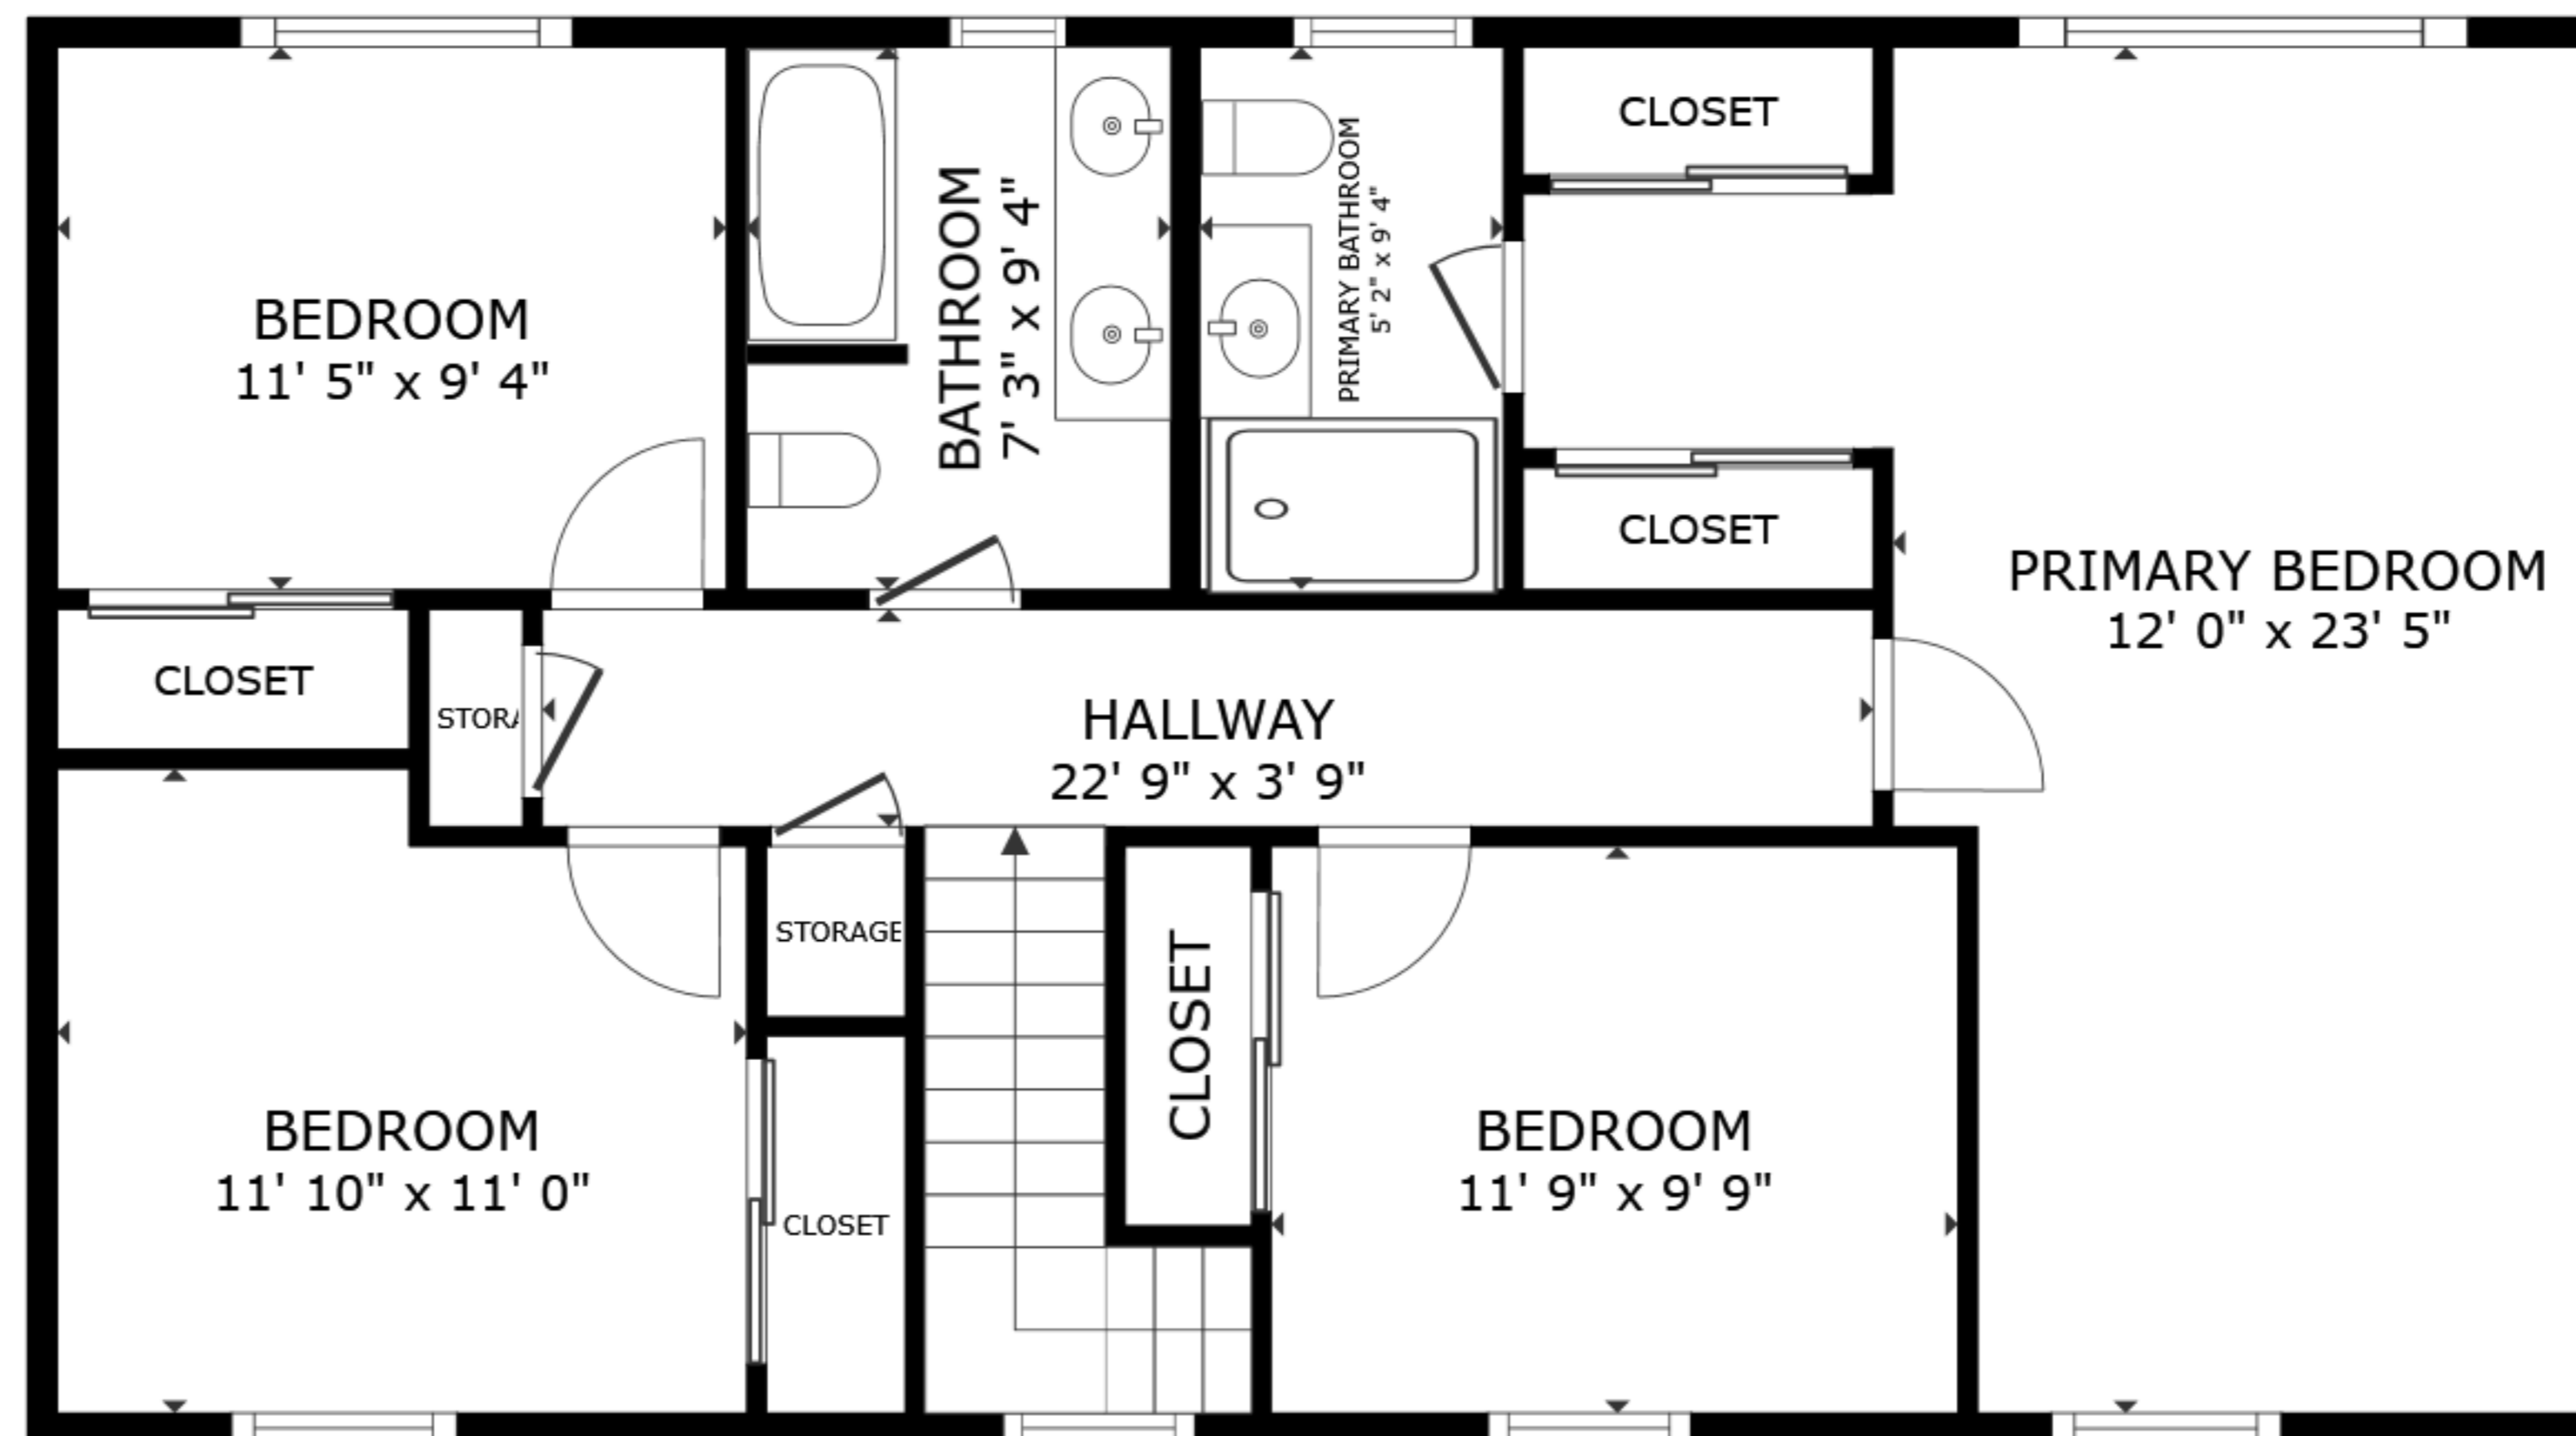

FLOOR 1

FLOOR 2

GROSS INTERNAL AREA
 FLOOR 1 1,037 sq.ft. FLOOR 2 1,015 sq.ft.
 EXCLUDED AREAS : GARAGE 408 sq.ft.
 TOTAL : 2,052 sq.ft.

SIZES AND DIMENSIONS ARE APPROXIMATE, ACTUAL MAY VARY.