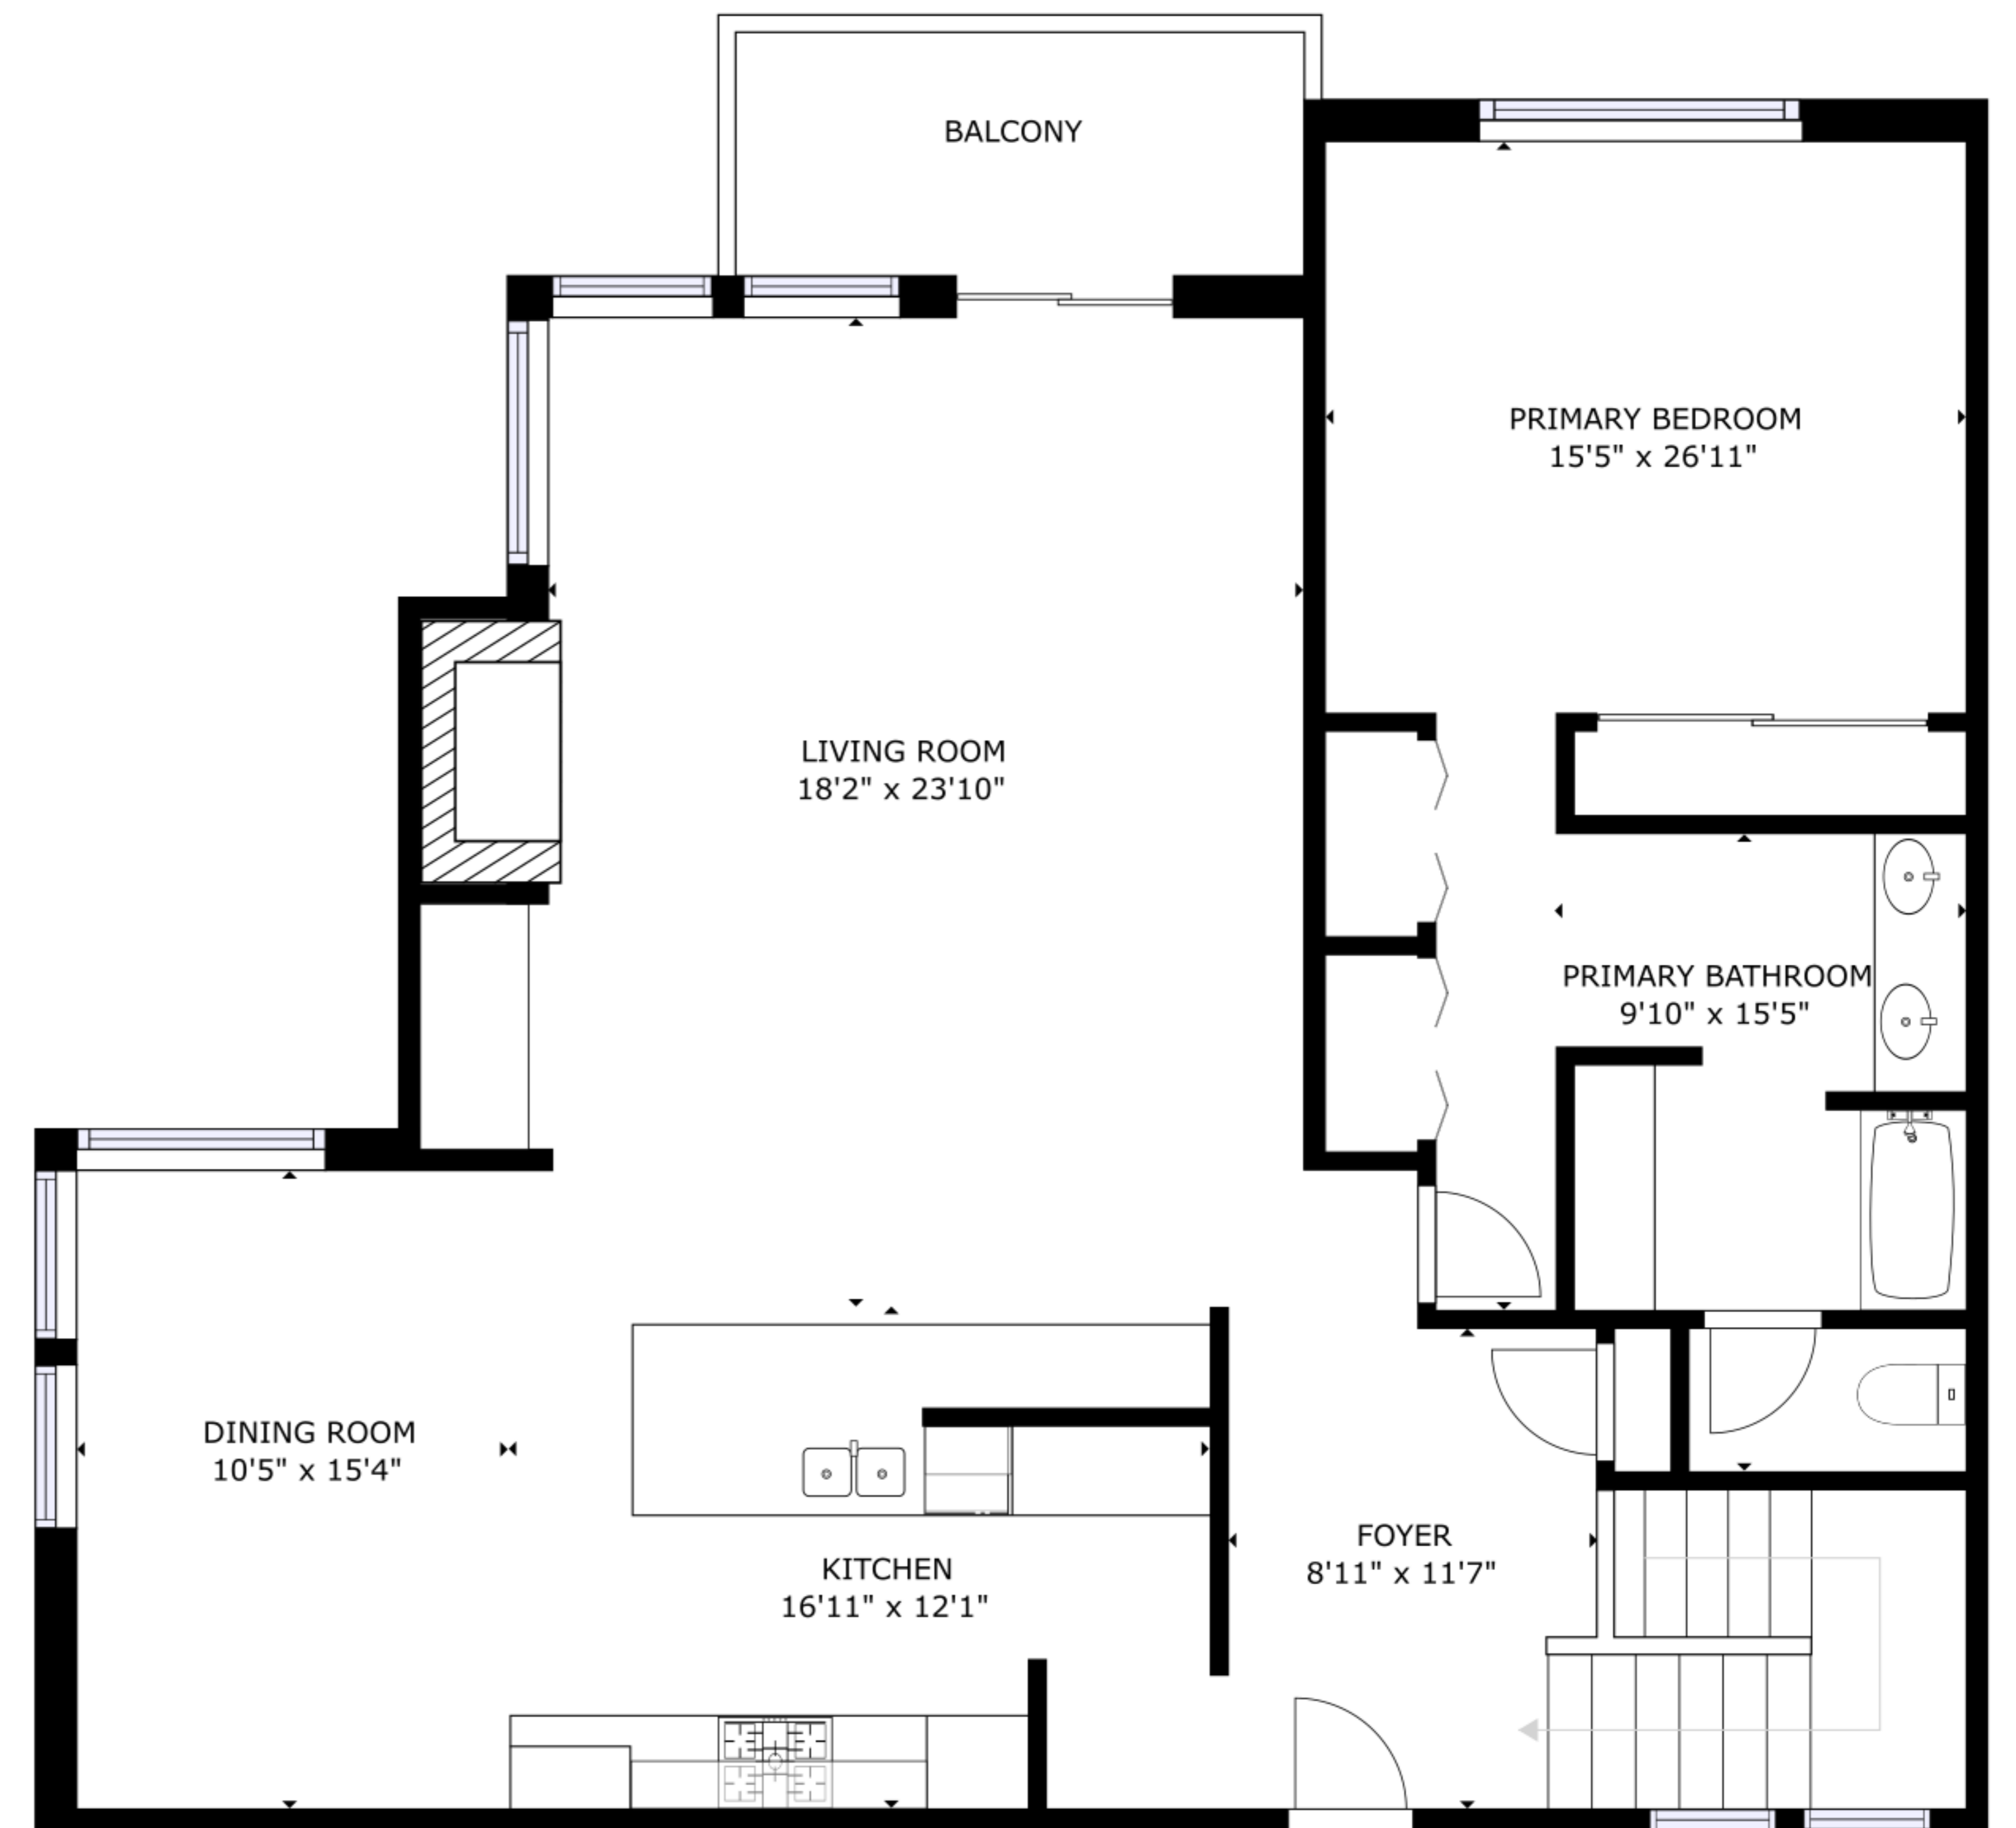

FLOOR 1

FLOOR 2

GROSS INTERNAL AREA
 FLOOR 1: 1539 sq ft, FLOOR 2: 1539 sq ft
 EXCLUDED AREAS; BALCONY : 190 sq ft
 TOTAL: 3078 sq ft
 SIZES AND DIMENSIONS ARE APPROXIMATE, ACTUAL MAY VARY.