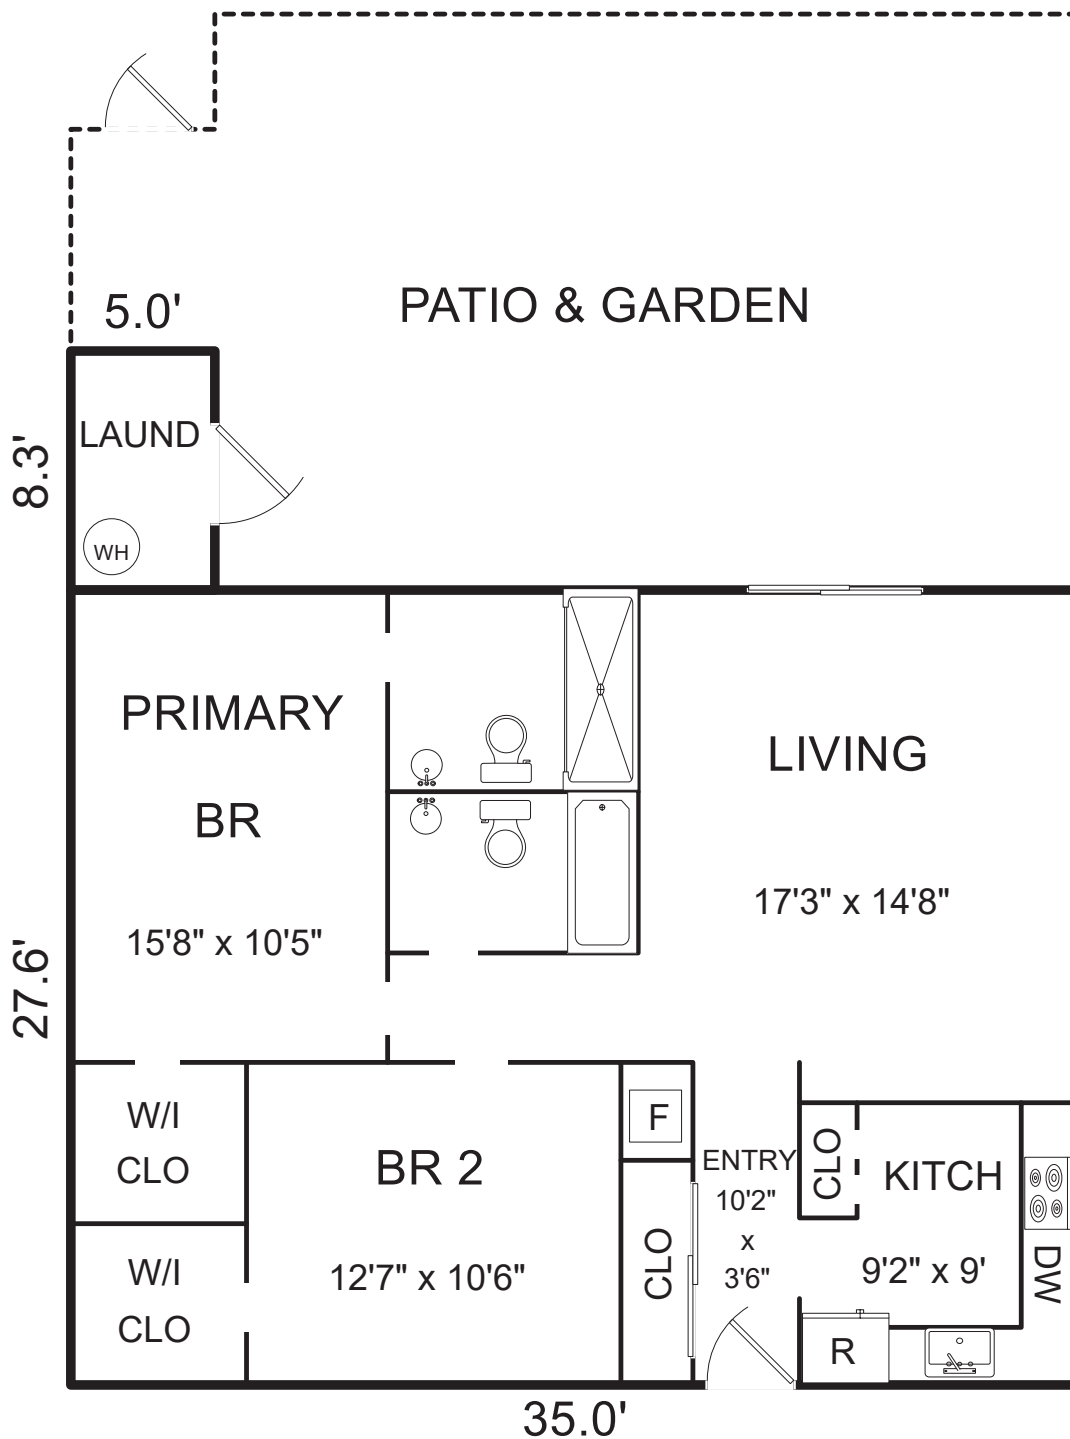

# 80 HACIENDA, CARMEL, CA 93923

## AREA CALCULATIONS (approximate)

First Floor:	966sf
Net Livable Area:	966sf
Patio & Garden:	680
Laundry:	42