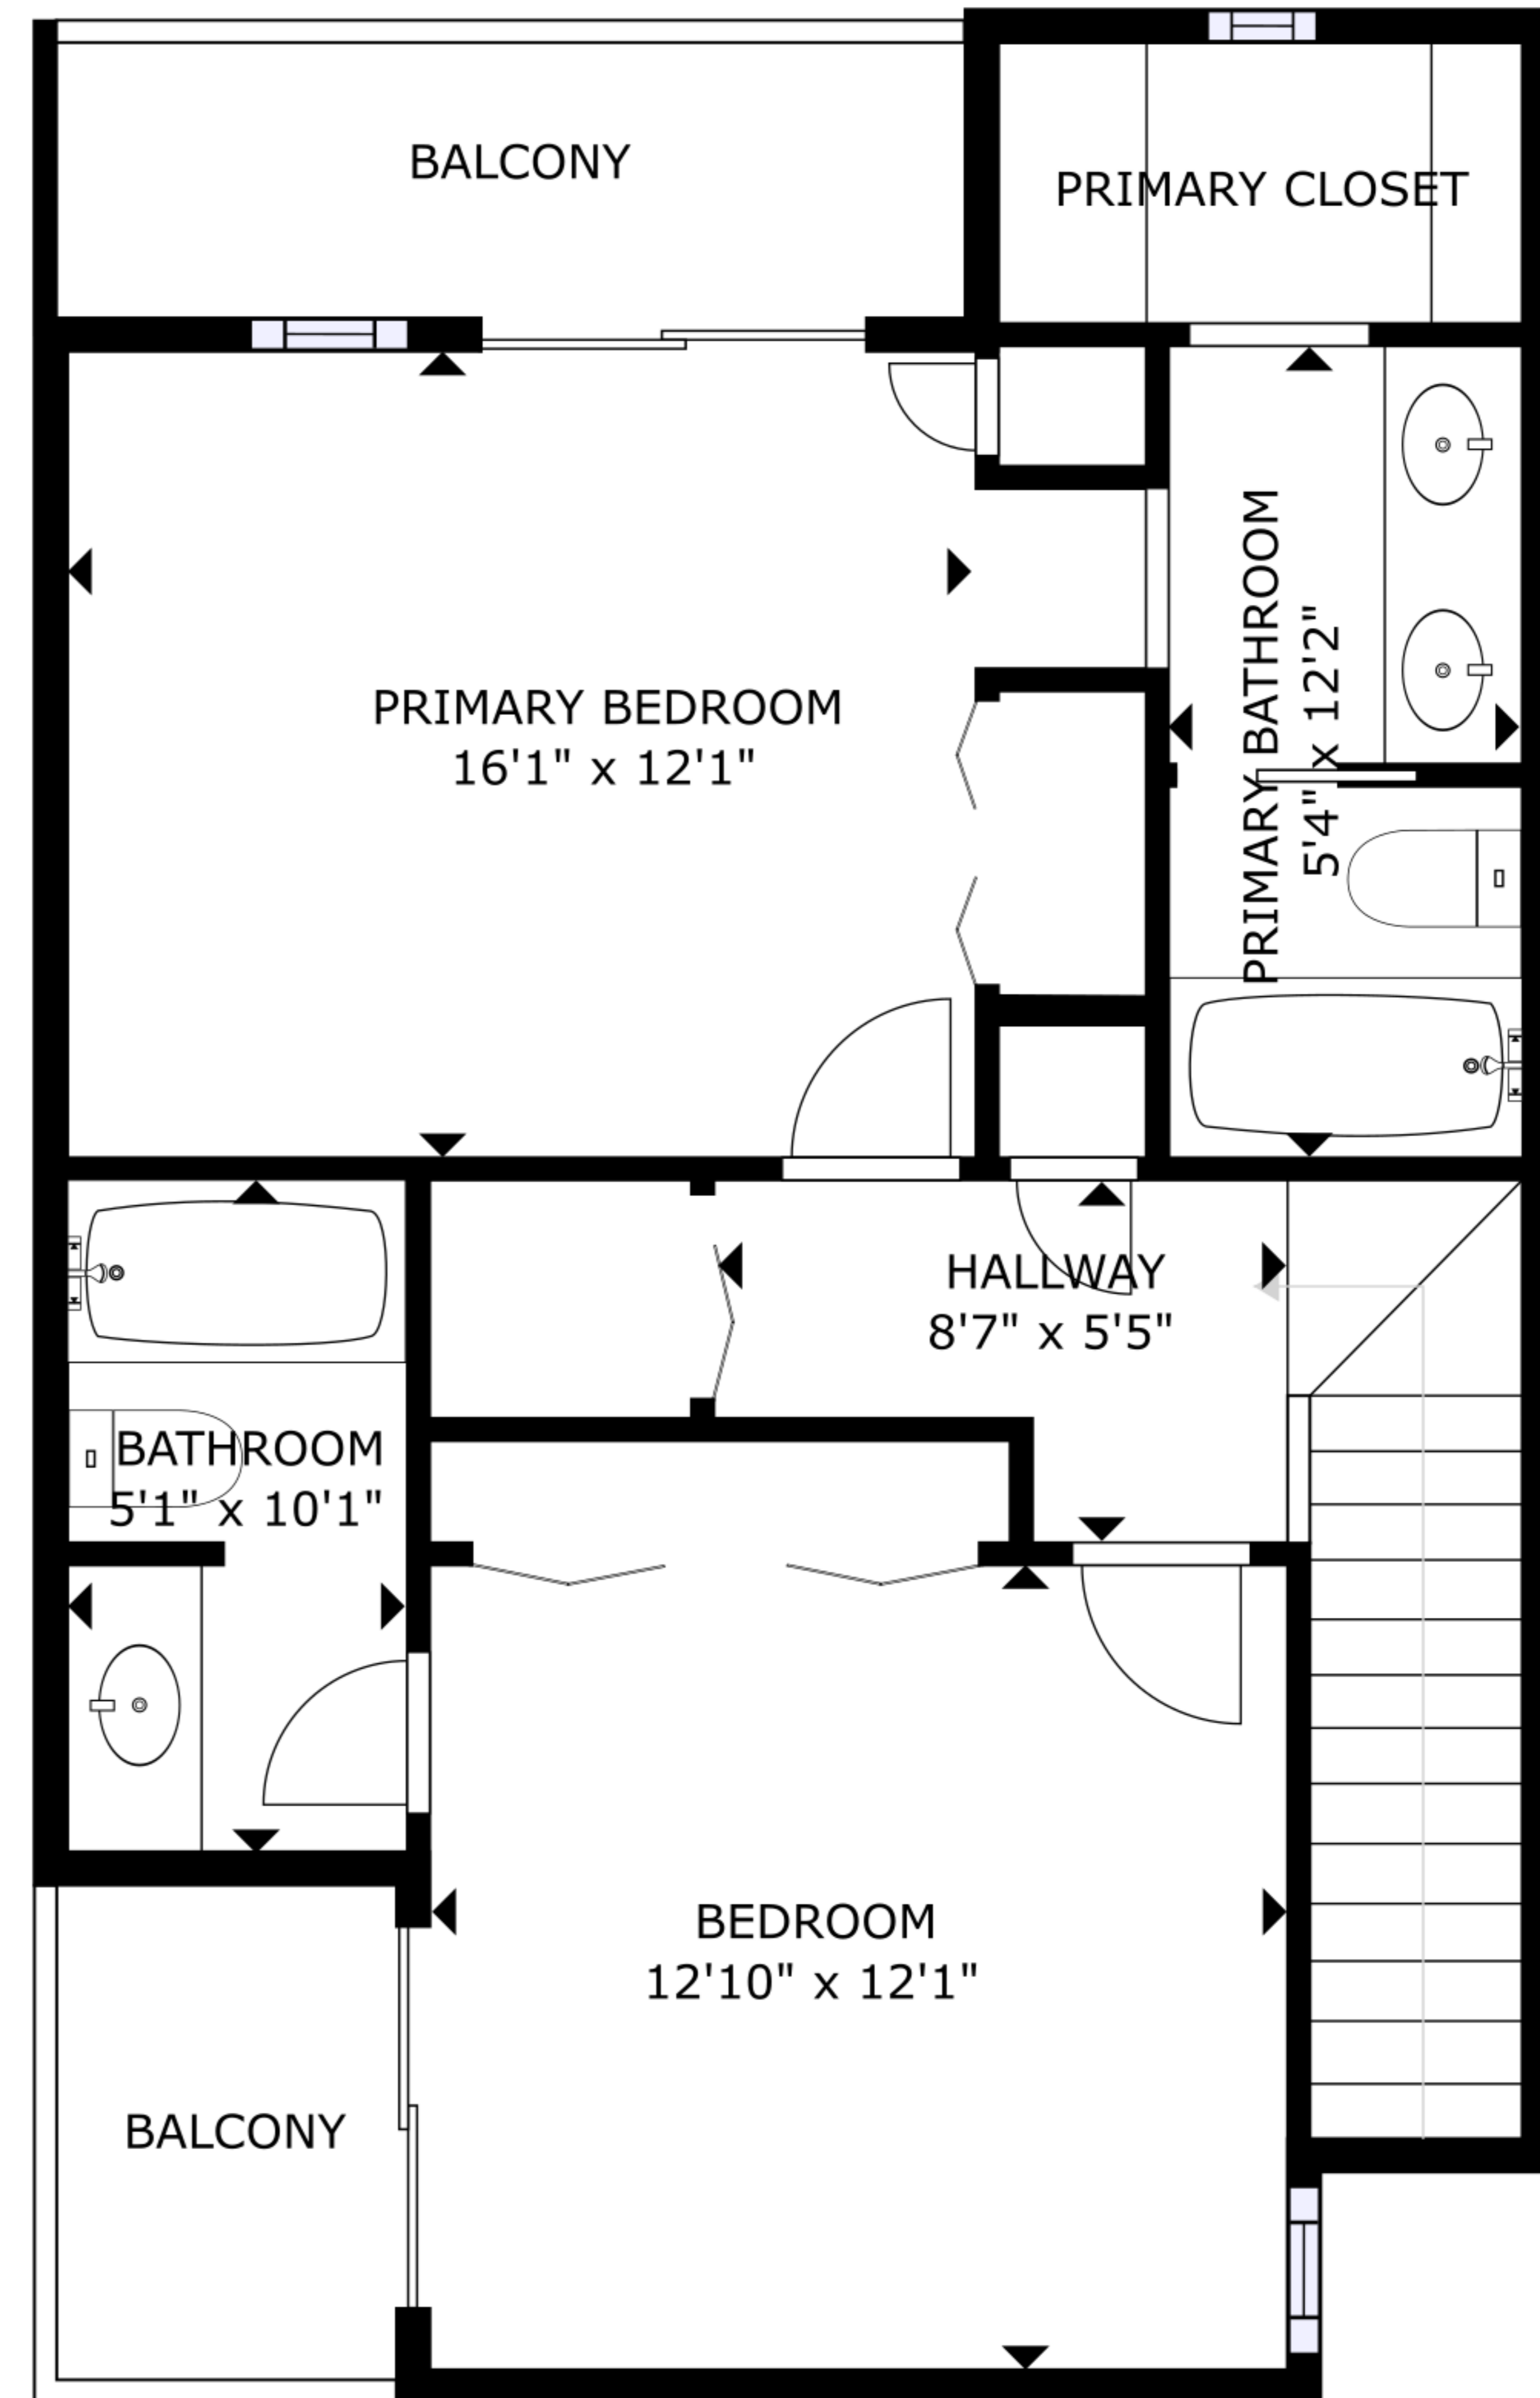

FLOOR 1

FLOOR 2

GROSS INTERNAL AREA

FLOOR 1: 707 sq ft, FLOOR 2: 640 sq ft

TOTAL: 1347 sq ft

SIZES AND DIMENSIONS ARE APPROXIMATE, ACTUAL MAY VARY.