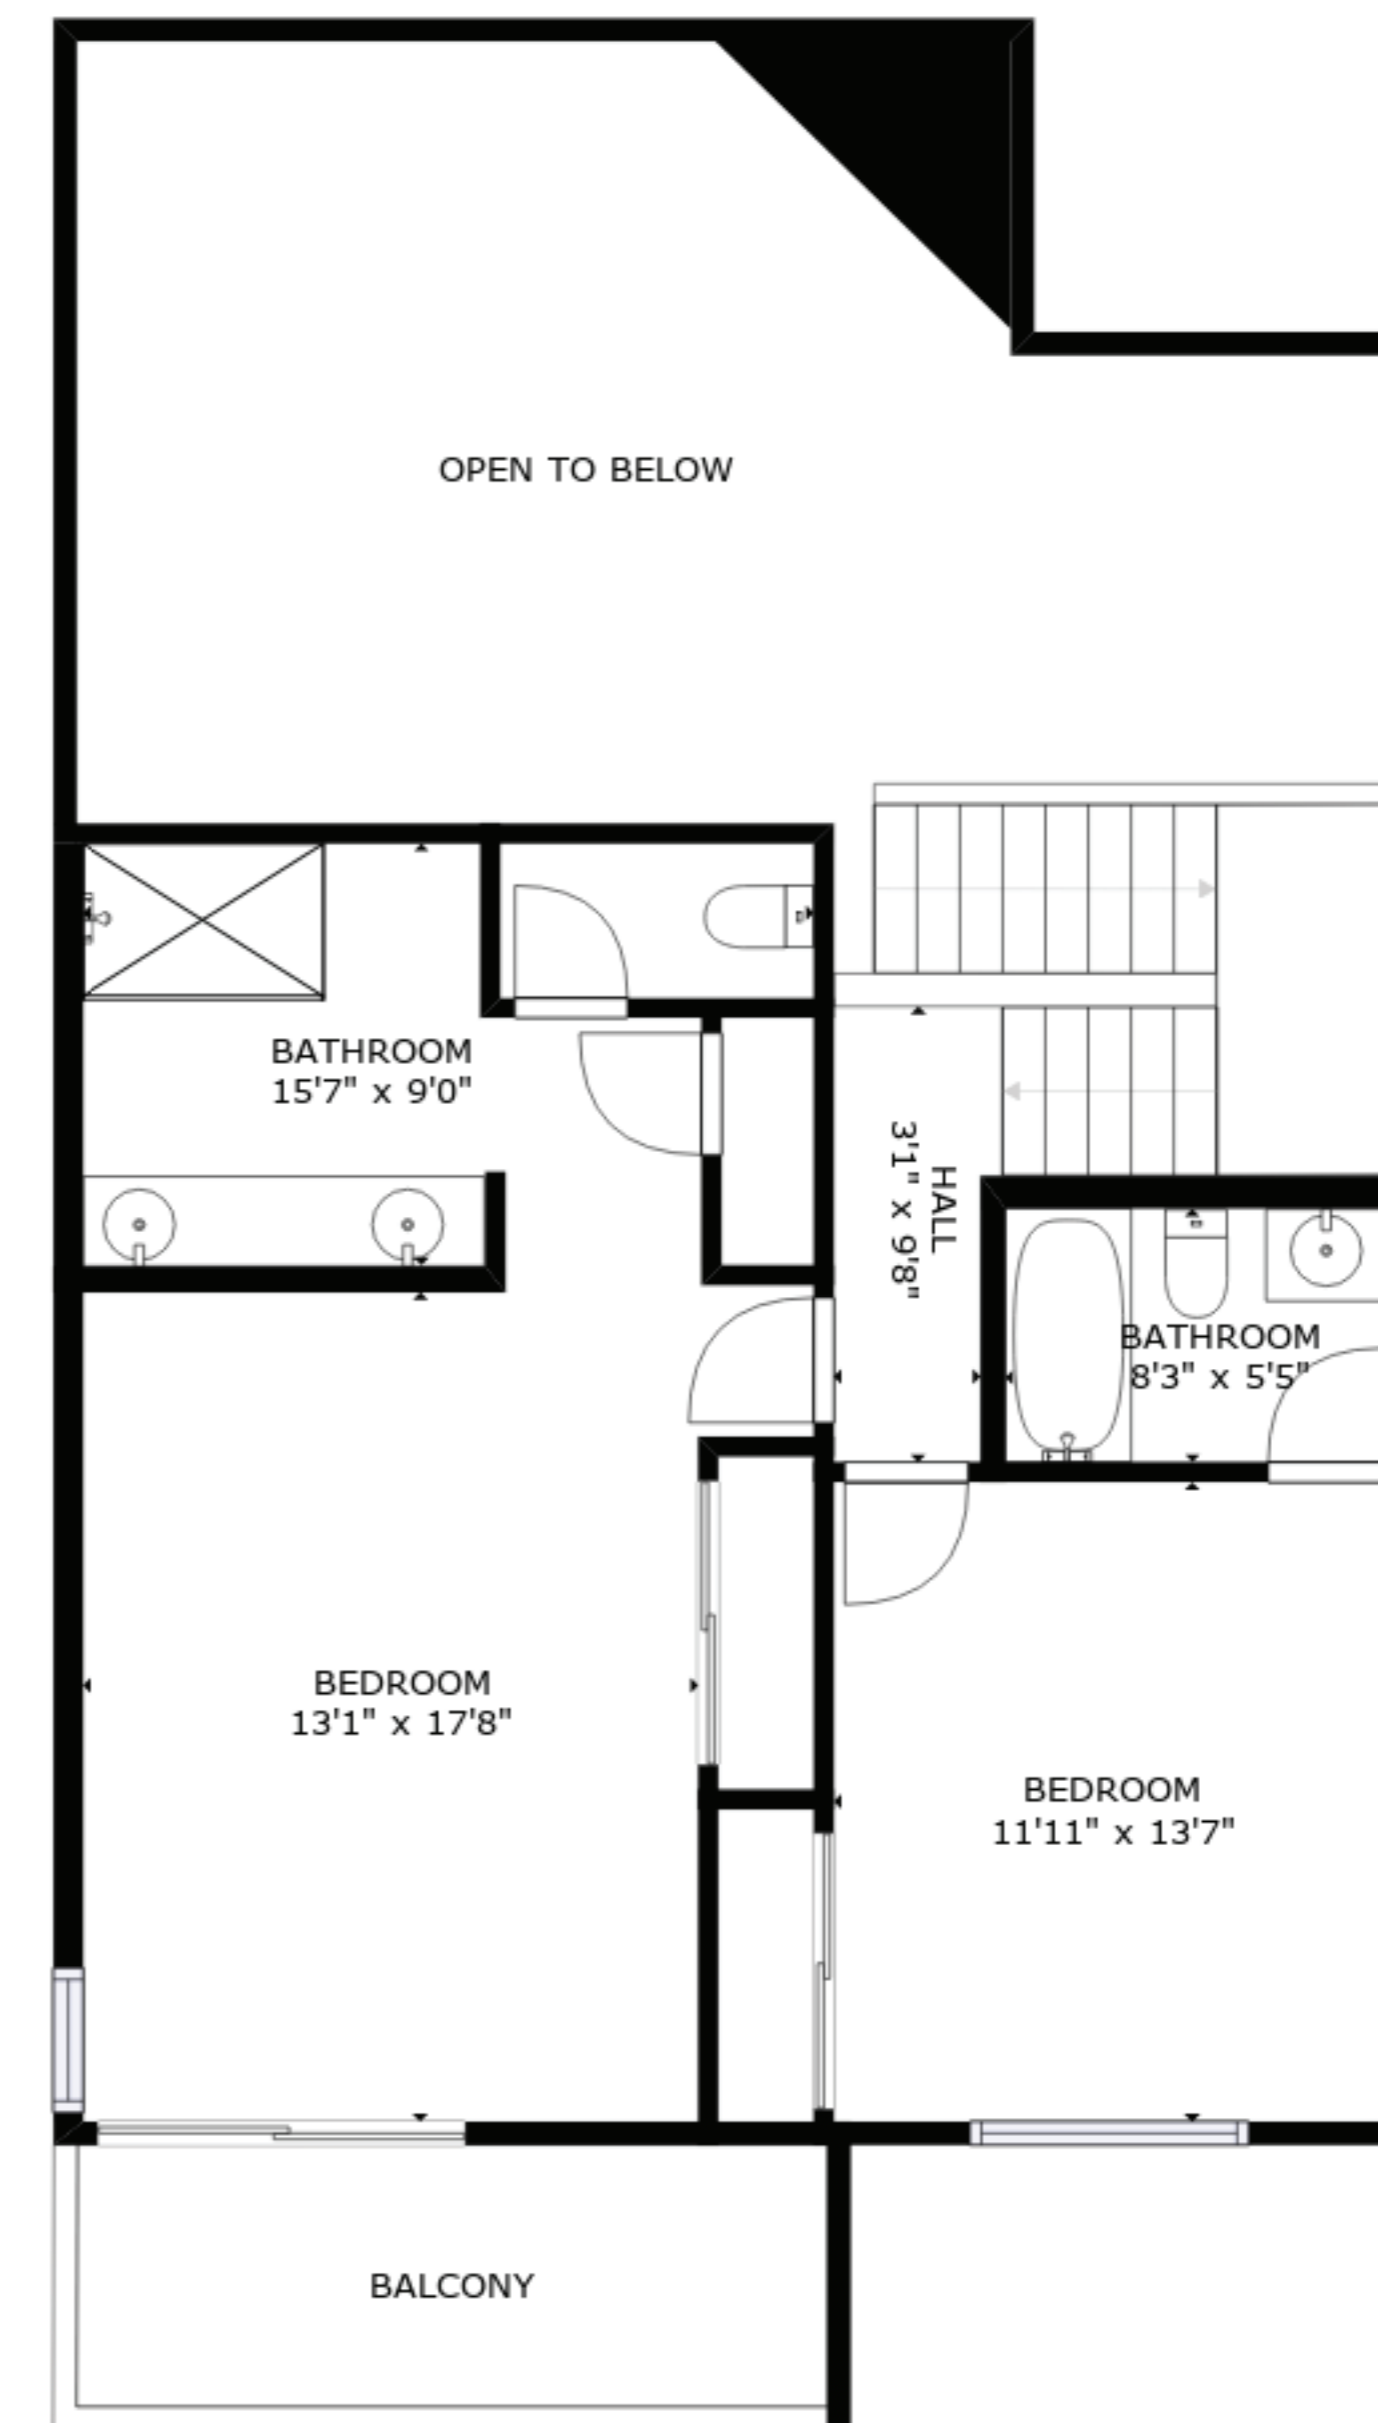

FLOOR 1

FLOOR 2

GROSS INTERNAL AREA  
 FLOOR 1: 1681 sq. ft, FLOOR 2: 777 sq. ft  
 EXCLUDED AREAS: , GARAGE: 476 sq. ft  
 DECK: 122 sq. ft, PATIO: 875 sq. ft  
 PORCH: 226 sq. ft, BALCONY: 89 sq. ft  
 TOTAL: 2458 sq. ft

SIZES AND DIMENSIONS ARE APPROXIMATE, ACTUAL MAY VARY.