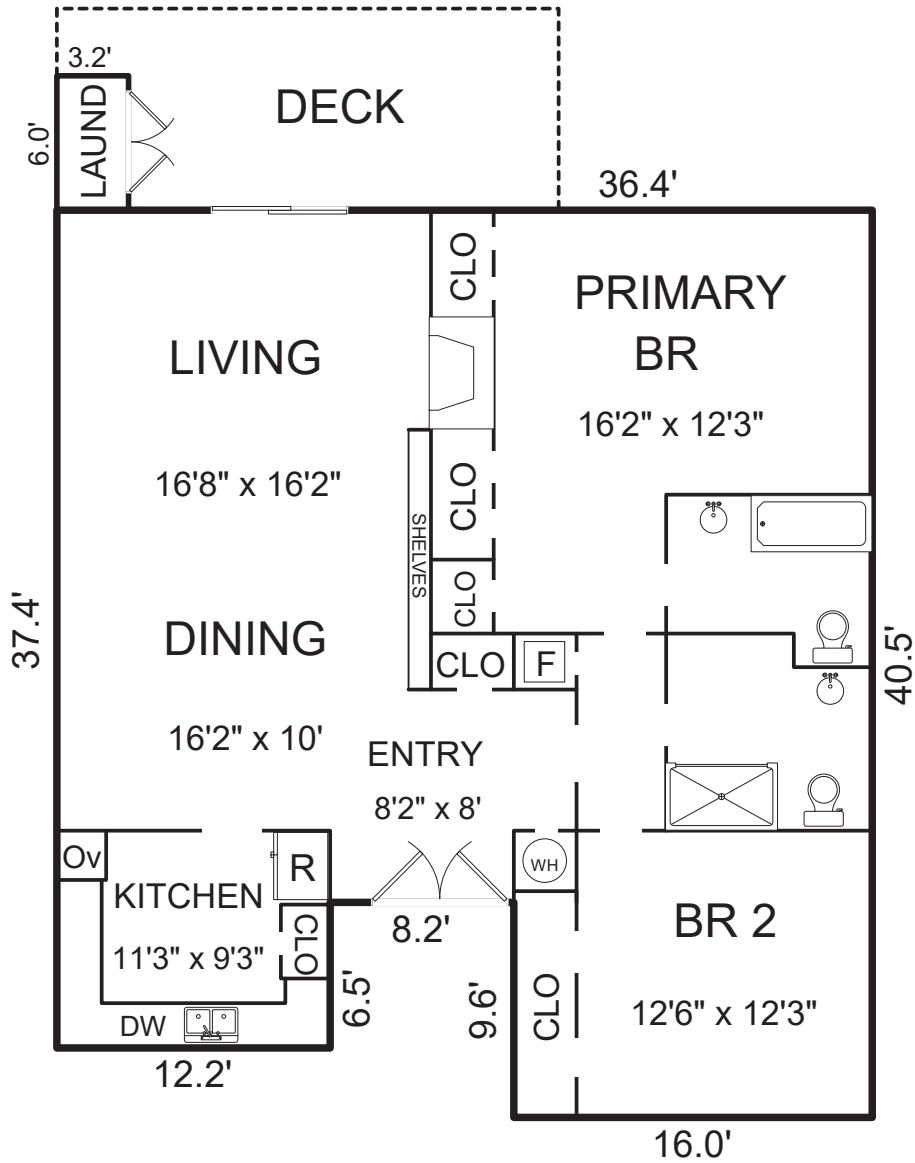

# 194 DEL MESA, CARMEL, CA 93923

## AREA CALCULATIONS (approximate)

First Floor:	1,358sf
Net Livable Area:	1,358sf
Deck:	202
Laundry:	19