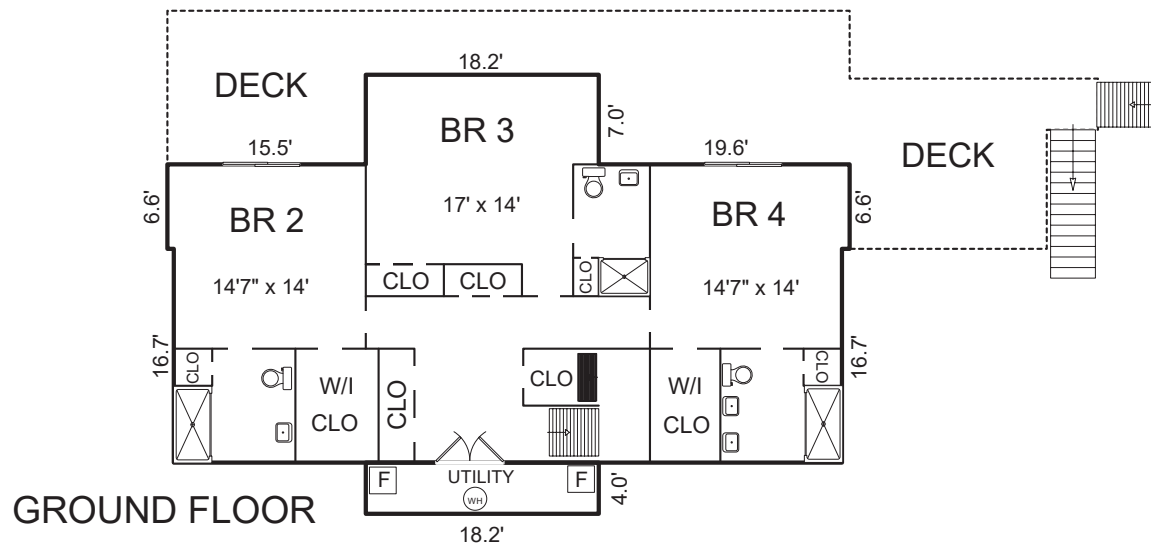

3183 DEL CIERVO ROAD, PEBBLE BEACH, CA 93953

AREA CALCULATIONS (approximate)

Main Living Area:	1,442sf
Ground Floor:	1,288
Net Livable Area:	2,730sf

Garage:	480
Utility:	73
Deck:	1,430
Deck:	733