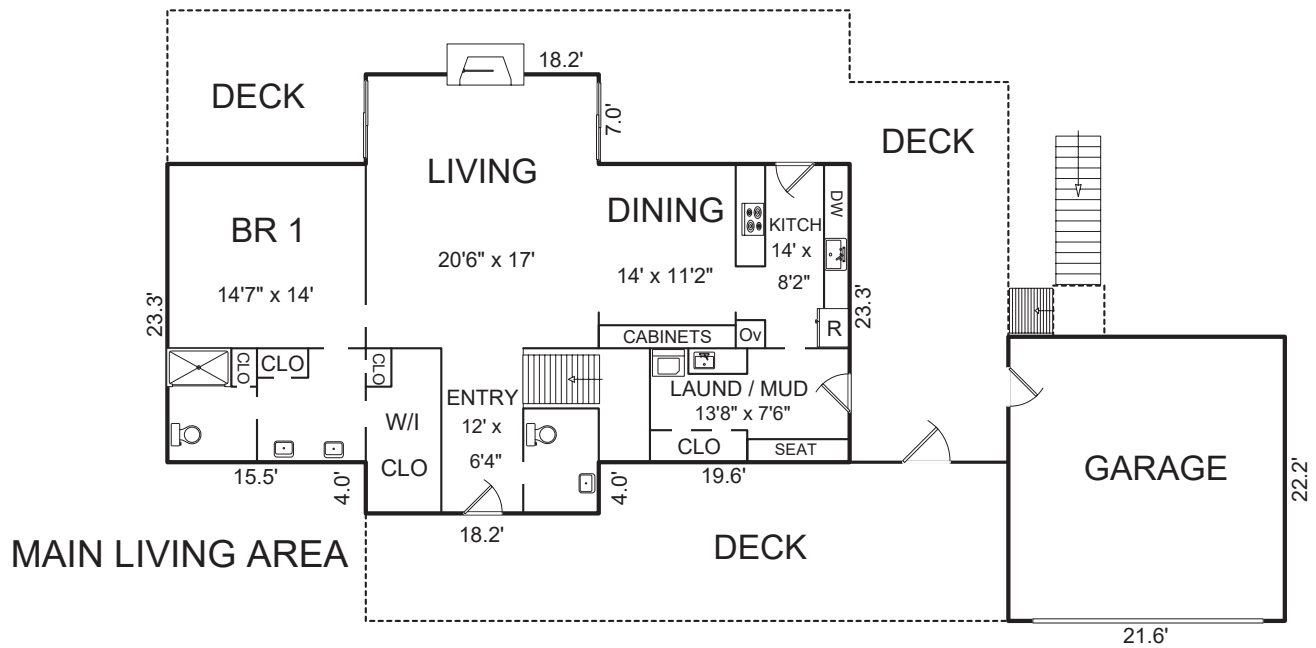

3183 DEL CIERVO ROAD, PEBBLE BEACH, CA 93953

AREA CALCULATIONS (approximate)

Main Living Area:	1,442sf
Ground Floor:	1,288
Net Livable Area:	2,730sf

Garage:	480
Utility:	73
Deck:	1,430
Deck:	733