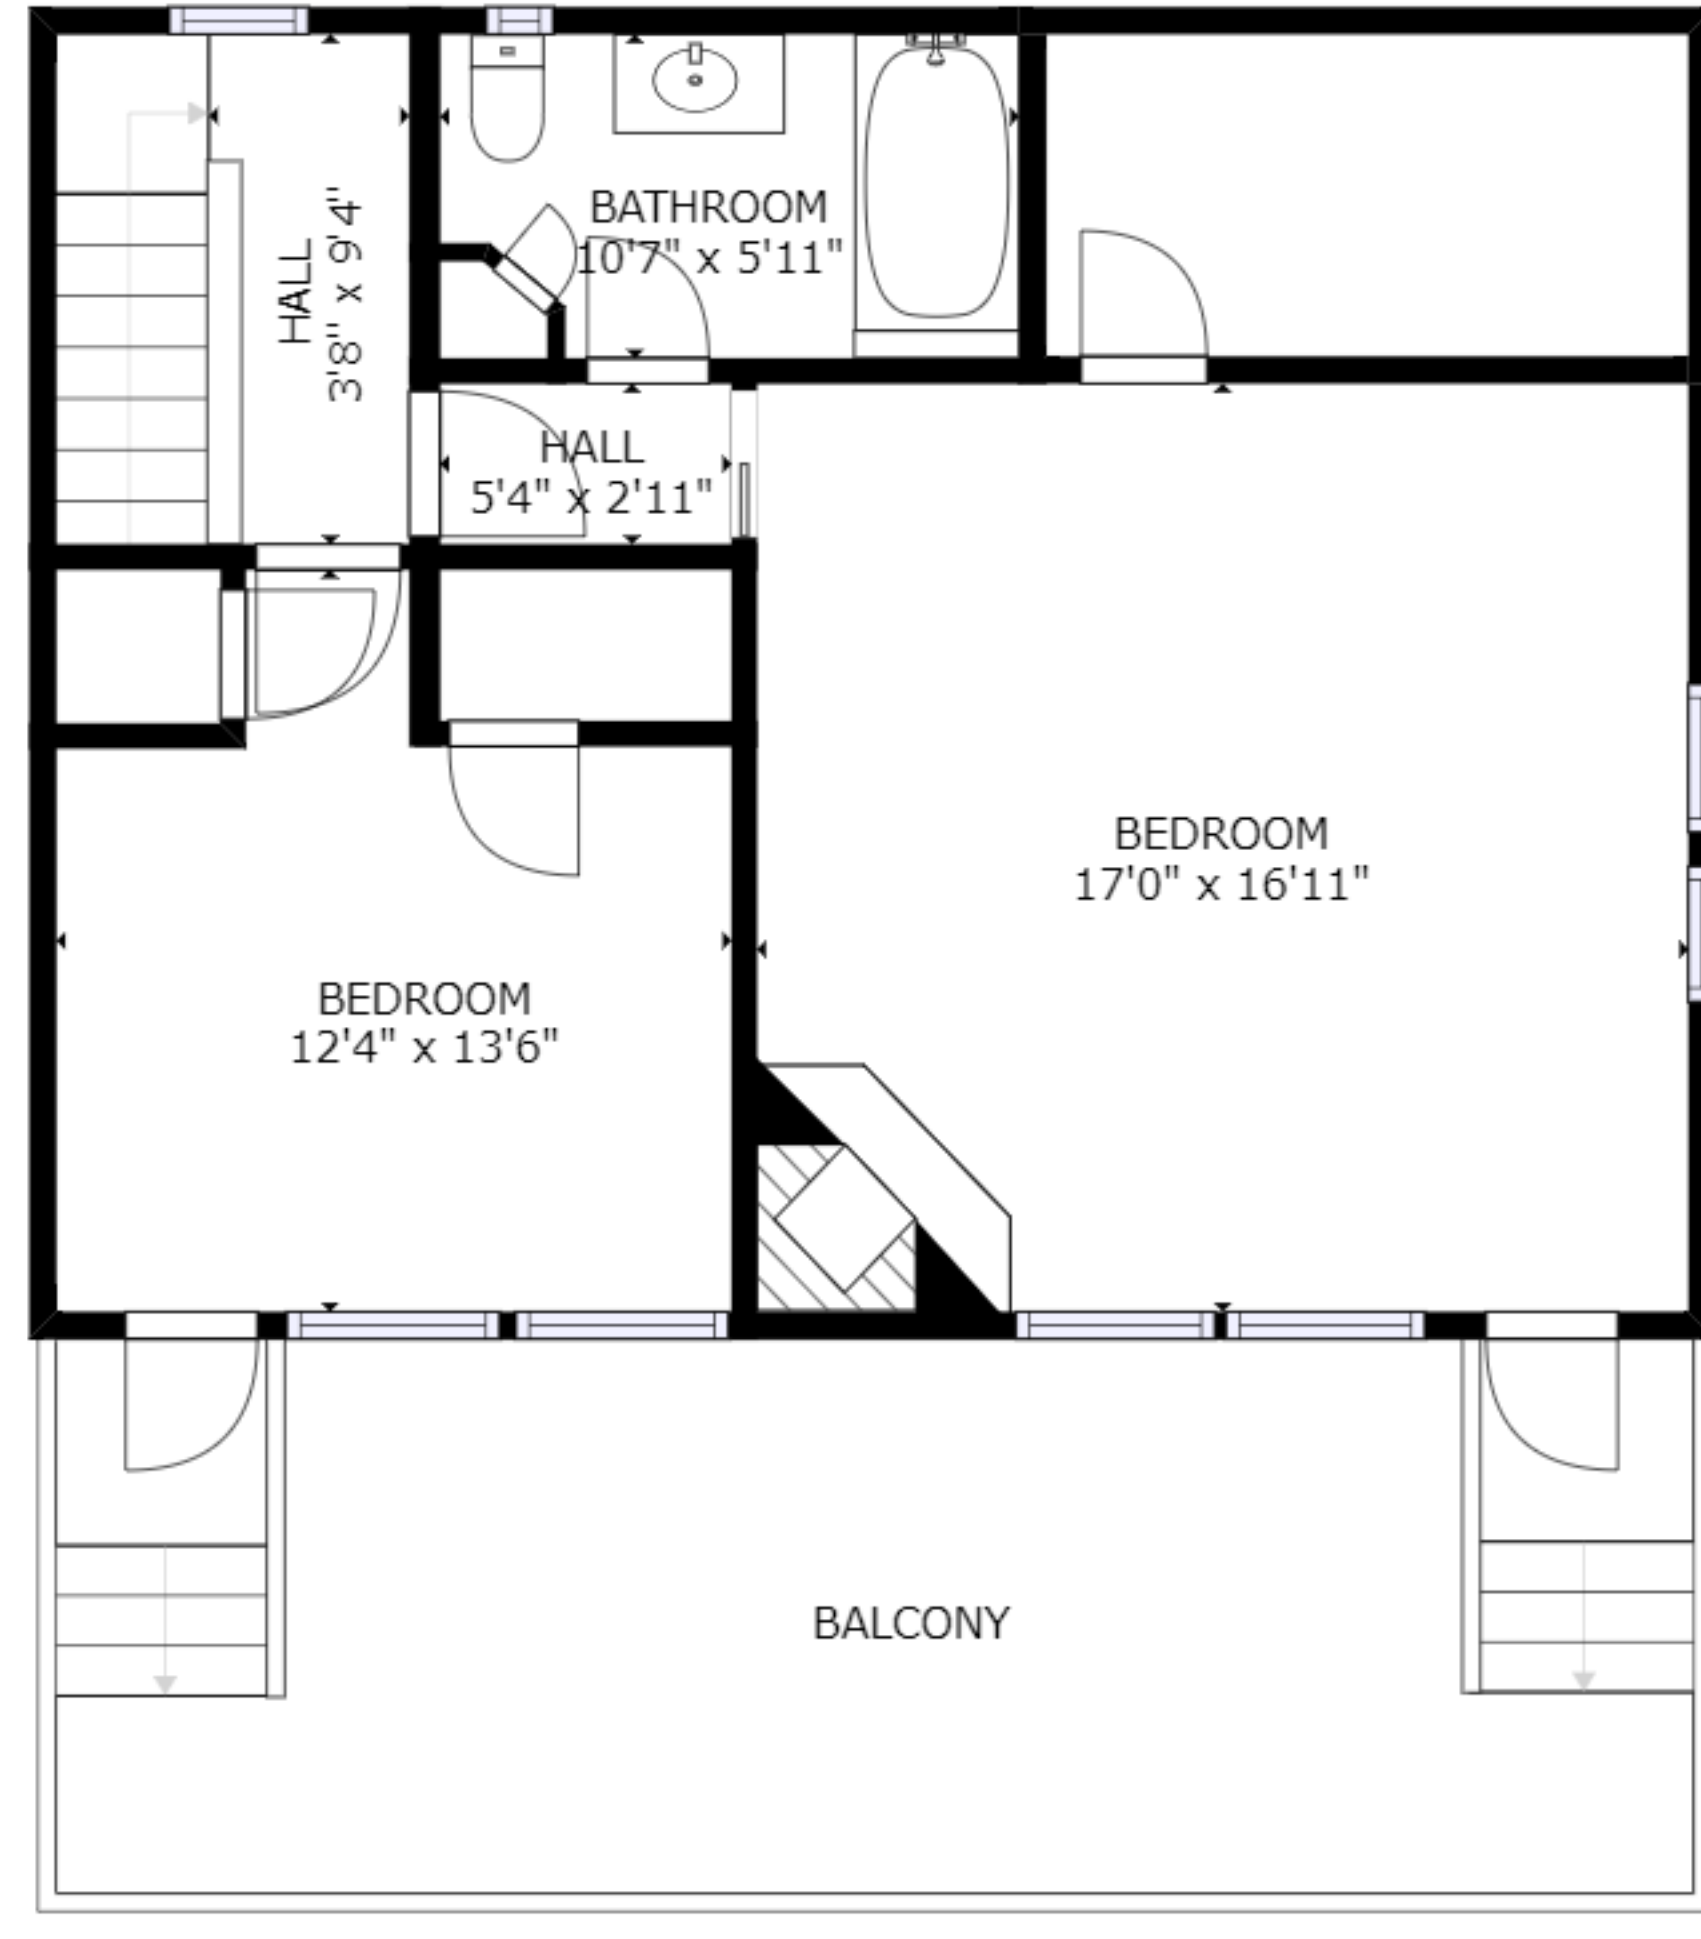

FLOOR 1

FLOOR 2

GROSS INTERNAL AREA
 FLOOR 1: 1388 sq ft, FLOOR 2: 693 sq ft
 TOTAL: 2080 sq ft
 SIZES AND DIMENSIONS ARE APPROXIMATE, ACTUAL MAY VARY.