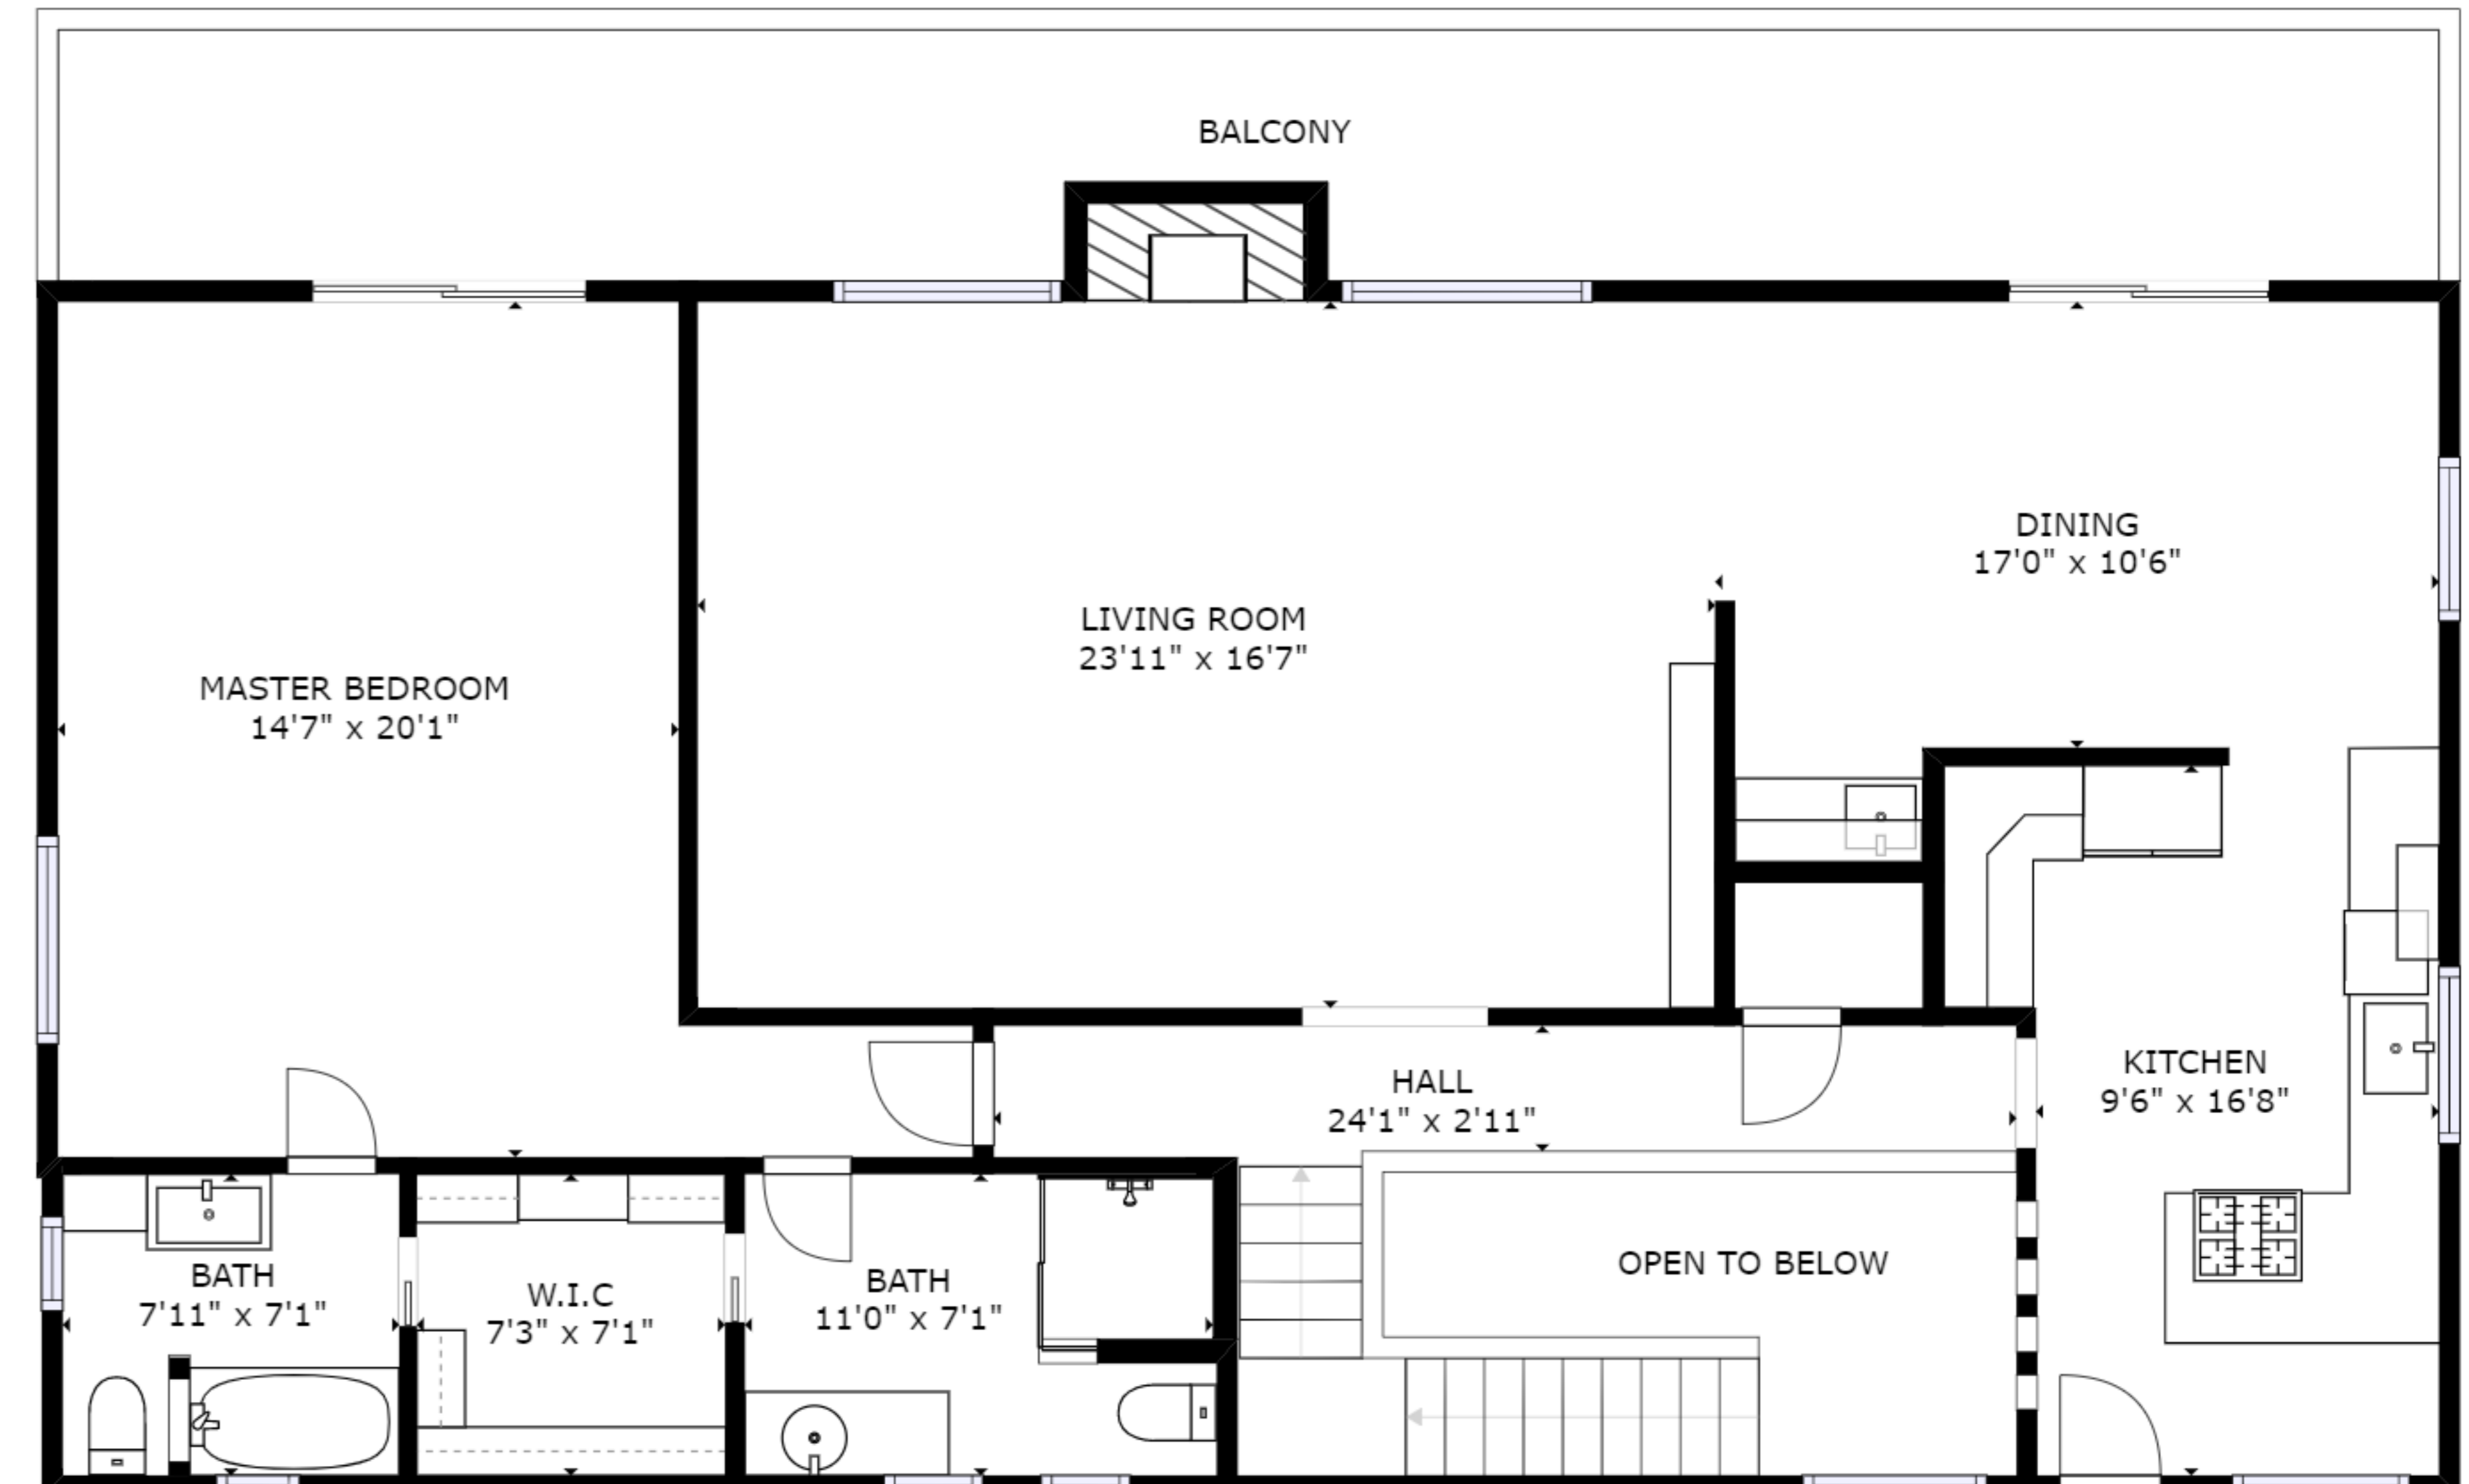

FLOOR 1

FLOOR 2

GROSS INTERNAL AREA
 FLOOR 1: 1143 sq ft, FLOOR 2: 1479 sq ft
 EXCLUDED AREAS: , GARAGE: 388 sq ft
 TOTAL: 2622 sq ft
 SIZES AND DIMENSIONS ARE APPROXIMATE, ACTUAL MAY VARY.