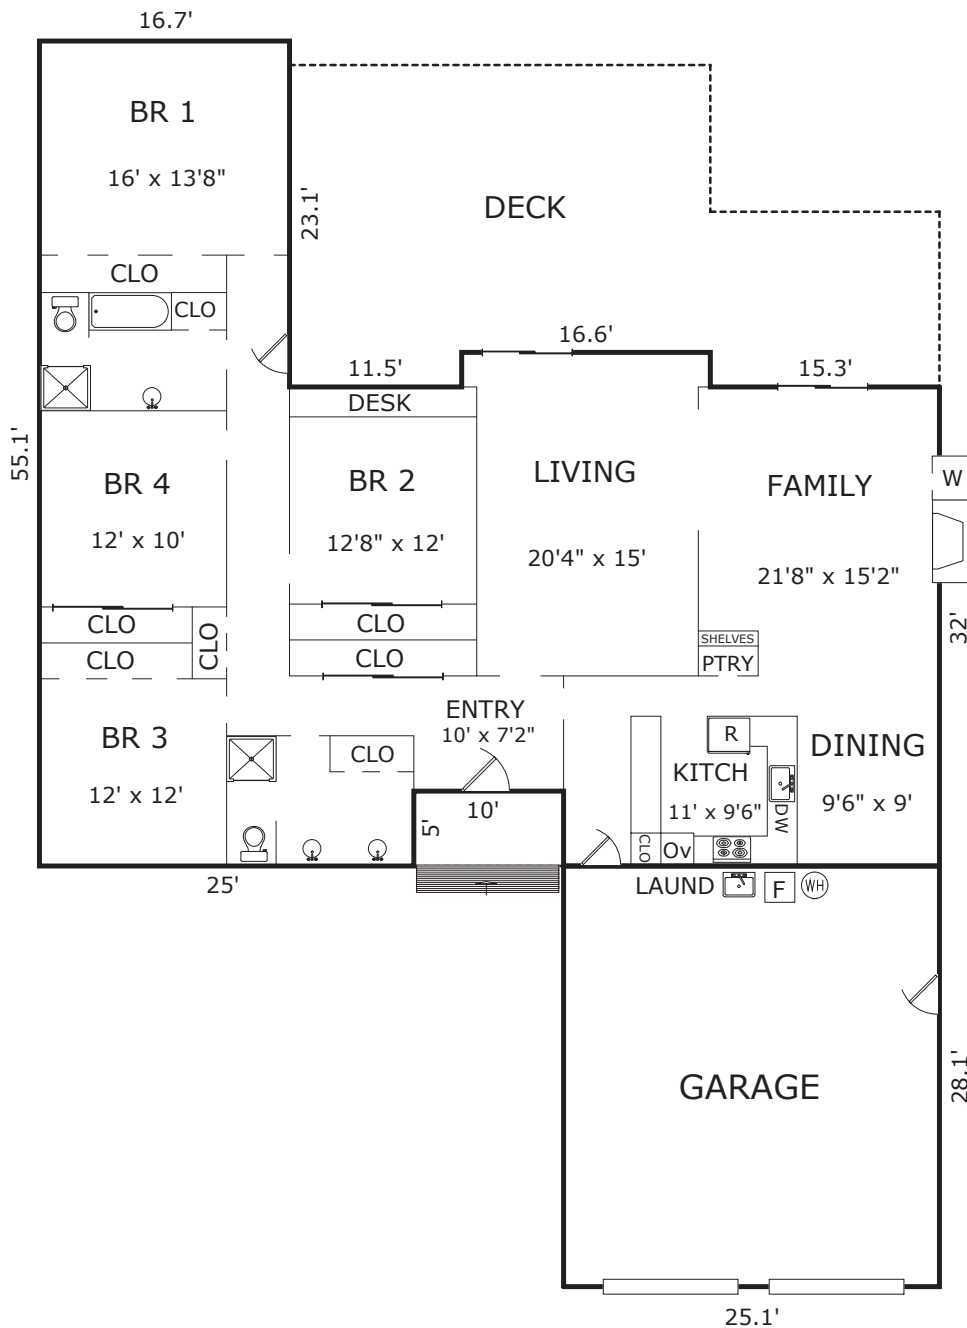

8 SAN FERNANDO CIRCLE, SALINAS, CA 93901

AREA CALCULATIONS (approximate)

First Floor:	2,297sf
Net Livable Area:	2,297sf
Garage:	705
Deck:	745