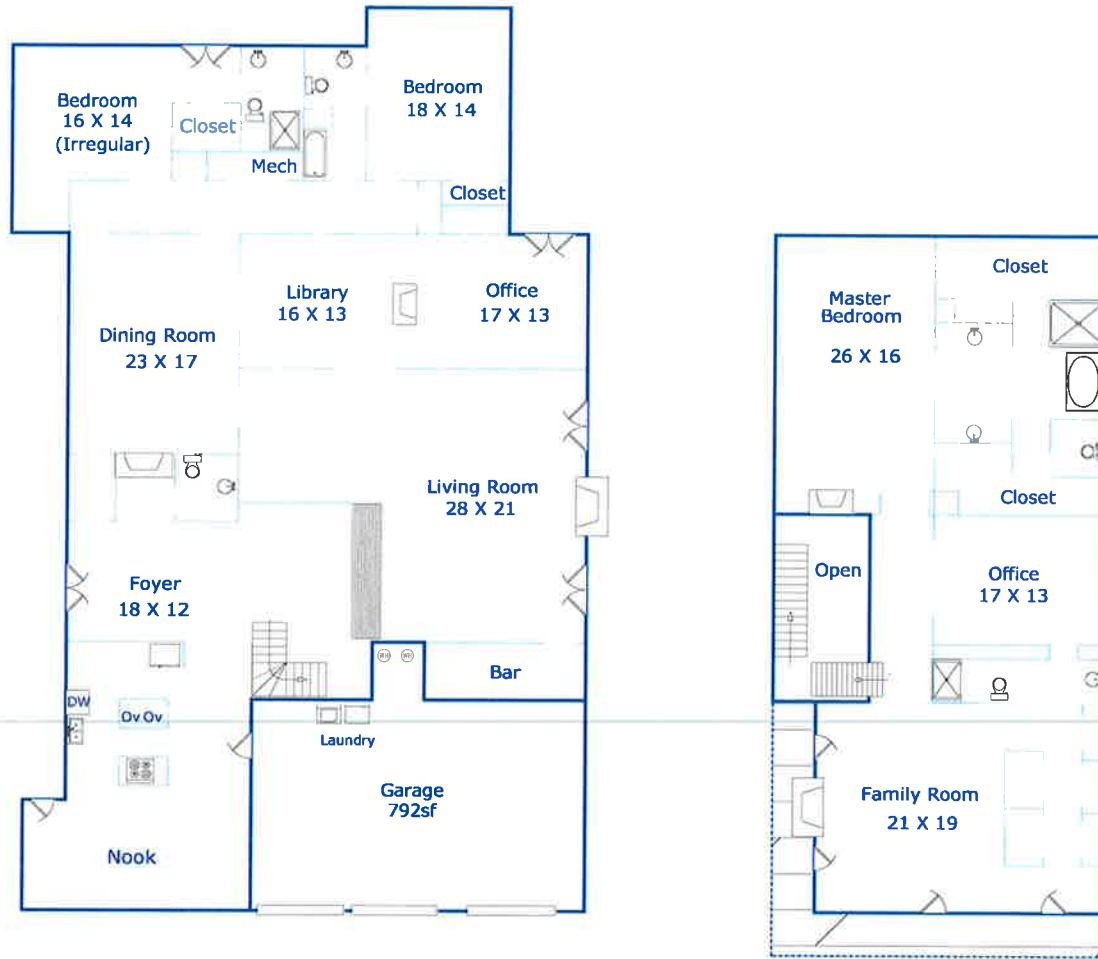

1567 Griffin Road  
Pebble Beach, CA 93953

Main Living Area - 4096sf  
Upper Level - 2138sf  
Total - 6234sf